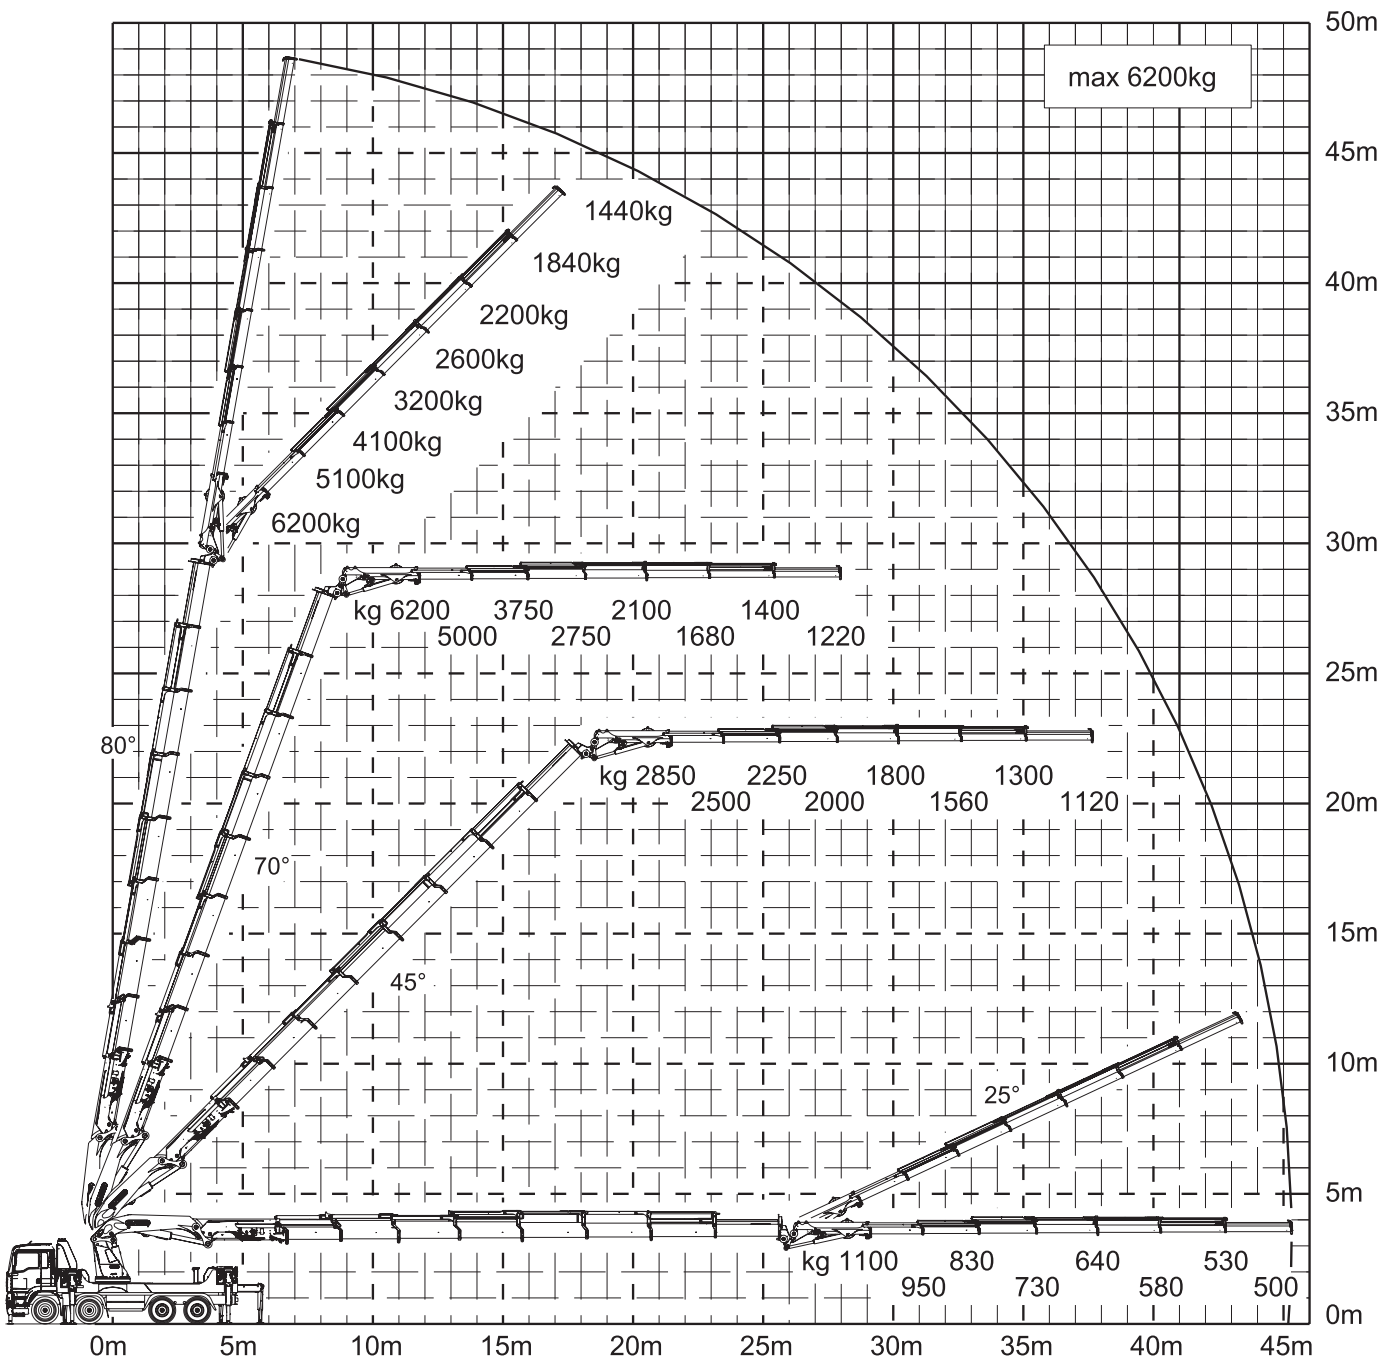

PK 20002 L SH

HIGH PERFORMANCE

G PJ300LF DPS PLUS

Extension boom G(8) fully extended

G